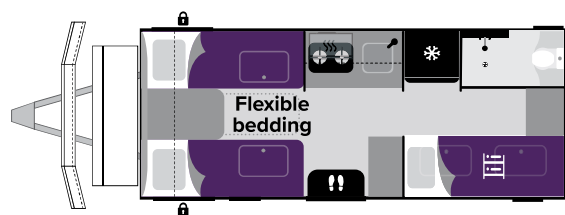

What's Up Downunder The Crusader CRV is a smart, space-saving van that when teamed with the Hurricane spec, oozes class off-road

GoRV The top-end CRV Hurricane by Crusader Caravans offers all the equipment of a large caravan in a much smaller package.

Adaptive bedding configuration:
Single beds zip together
for a double bed in all models

GLADIATOR FORCE (Off-road)

Sleeps	2 people	Body Length	14'10" 4510mm*
Av. Ball	140kg*	Overall Length	20'7" 6300mm*
Max Payload	1010kg	Overall Height	9'9" 2995mm*
Av. Tare	1690kg*	Overall Width	7'3" 2200mm*
ATM			2700kg

FAMiLiA (Off-road)

Sleeps	4 people	Body Length	16'7" 5086mm*
Max Payload	860kg	Overall Length	23'1" 7026mm*
Av. Tare	1840kg*	Overall Height	9'9" 2995mm*
ATM	2700kg	Overall Width	7'3" 2200mm*

HURRICANE (Off-road)

Sleeps	2 people	Body Length	14'10" 4510mm*
Av. Ball	145kg*	Overall Length	20'7" 6300mm*
Max Payload	1250kg	Overall Height	Variable
Av. Tare	1750kg*	Overall Width	7'3" 2200mm*
MAX ATM			3000kg

*Indicative lengths and weights are for standard configuration, any additional options or variations will increase weights. Weights are approximate only and can vary between individual caravans. The Compliance Plate specifies the accurate weight for each respective caravan. Alterations to designated ATM may be requested at the time of order provided it does not exceed the legal maximum and is subject to the final tare weight. Body length is measured externally from the front wall to the back wall. Overall length is measured externally from the A-Frame coupling to the back wall and excludes the removable rear bumper bar and spare wheel (approx 400mm). Overall width is measured externally and includes all protruding fixtures.