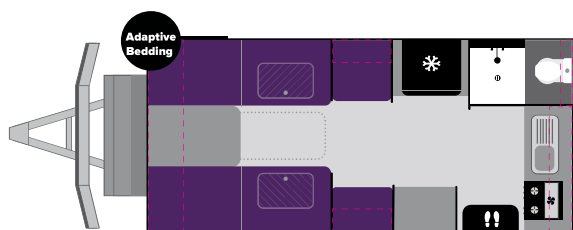

What's Up Downunder The Crusader CRV is a smart, space-saving van that when teamed with the Hurricane spec, oozes class off-road

GoRV The top-end CRV Hurricane by Crusader Caravans offers all the equipment of a large caravan in a much smaller package.

Adaptive bedding configuration:
Single beds zip together
for a double bed in all models

GLADIATOR FORCE (Off-road)

Sleeps	2 people	Body Length	14'10" 4510mm*
Av. Ball	140kg*	Overall Length	20'7" 6300mm*
Max Payload	1010kg	Overall Height	9'9" 2995mm*
Av. Tare	1690kg*	Overall Width	7'3" 2200mm*
ATM			2700kg

FAMiLiA (Off-road)

Sleeps	4 people	Body Length	16'7" 5086mm*
Max Payload	860kg	Overall Length	23'1" 7026mm*
Av. Tare	1840kg*	Overall Height	9'9" 2995mm*
ATM	2700kg	Overall Width	7'3" 2200mm*

HURRICANE (Off-road)

Sleeps	2 people	Body Length	14'10" 4510mm*
Av. Ball	145kg*	Overall Length	20'7" 6300mm*
Max Payload	1250kg	Overall Height	Variable
Av. Tare	1750kg*	Overall Width	7'3" 2200mm*
MAX ATM			3000kg

*Indicative lengths and weights are for standard configuration, any additional options or variations will increase weights. Weights are approximate only and can vary between individual caravans. The Compliance Plate specifies the accurate weight for each respective caravan. Alterations to designated ATM may be requested at the time of order provided it does not exceed the legal maximum and is subject to the final tare weight. Body length is measured externally from the front wall to the back wall. Overall length is measured externally from the A-Frame coupling to the back wall and excludes the removable rear bumper bar and spare wheel (approx 400mm). Overall width is measured externally and includes all protruding fixtures.