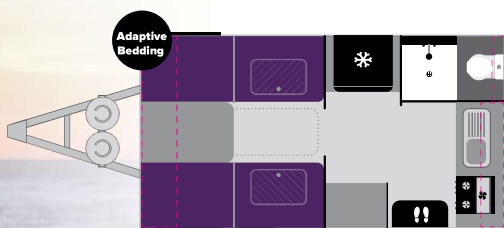

Neil Frost I was so impressed that the tiny Gladiator had so many more features when compared to much larger caravans in the same price range.

Adaptive bedding configuration: Single beds zip together for a double bed in all models