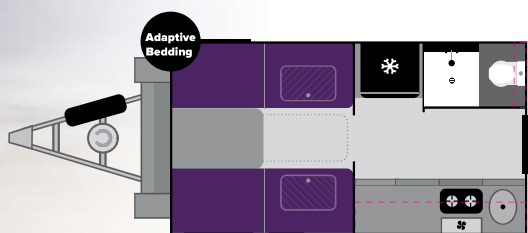

Neil Frost I was so impressed that the tiny Gladiator had so many more features when compared to much larger caravans in the same price range.

Adaptive bedding configuration: Single beds zip together for a double bed in all models