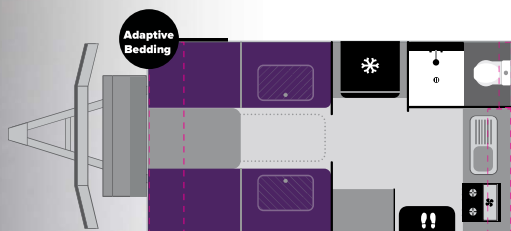

Neil Frost I was so impressed that the tiny Gladiator had so many more features when compared to much larger caravans in the same price range.

Adaptive bedding configuration: Single beds zip together for a double bed in all models