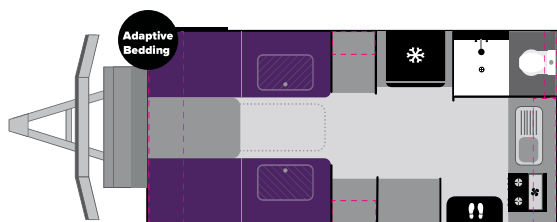

What's Up Downunder The Crusader CRV is a smart, space-saving van that when teamed with the Hurricane spec, oozes class off-road

GoRV The top-end CRV Hurricane by Crusader Caravans offers all the equipment of a large caravan in a much smaller package.

Adaptive bedding configuration:
Single beds zip together
for a double bed in all models

GLADIATOR FORCE (Off-road)

Sleeps	2 people	Body Length	14'10" 4510mm*
Av. Ball	140kg*	Overall Length	20'7" 6300mm*
Max Payload	1010kg	Overall Height	9'9" 2995mm*
Av. Tare	1690kg*	Overall Width	7'3" 2200mm*
ATM			2700kg

FAMiLiA (Off-road)

Sleeps	4 people	Body Length	16'7" 5086mm*
Max Payload	860kg	Overall Length	23'1" 7026mm*
Av. Tare	1840kg*	Overall Height	9'9" 2995mm*
ATM	2700kg	Overall Width	7'3" 2200mm*

HURRICANE (Off-road)

Sleeps	2 people	Body Length	14'10" 4510mm*
Av. Ball	145kg*	Overall Length	20'7" 6300mm*
Max Payload	1250kg	Overall Height	Variable
Av. Tare	1750kg*	Overall Width	7'3" 2200mm*
MAX ATM			3000kg

*Indicative lengths and weights are for standard configuration, any additional options or variations will increase weights. Weights are approximate only and can vary between individual caravans. The Compliance Plate specifies the accurate weight for each respective caravan. Alterations to designated ATM may be requested at the time of order provided it does not exceed the legal maximum and is subject to the final tare weight. Body length is measured externally from the front wall to the back wall. Overall length is measured externally from the A-Frame coupling to the back wall and excludes the removable rear bumper bar and spare wheel (approx 400mm). Overall width is measured externally and includes all protruding fixtures.