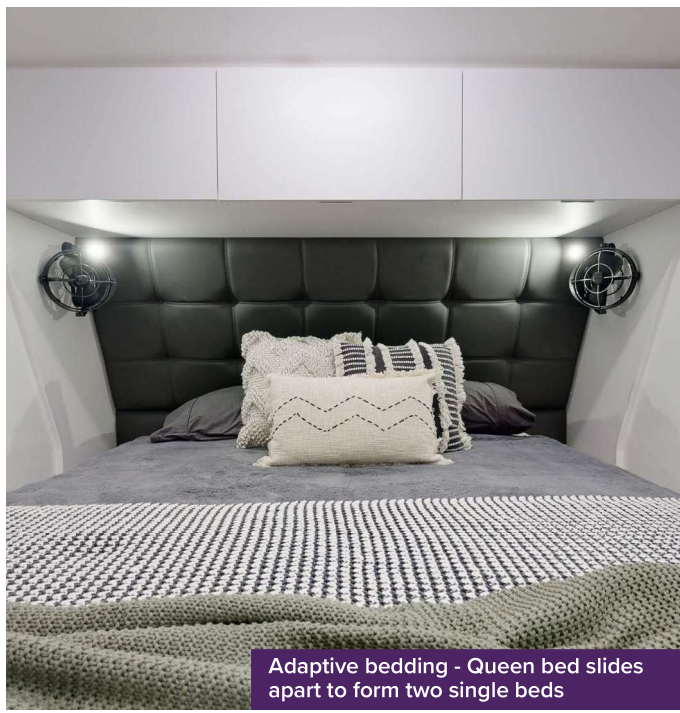

Adaptive bedding - Single beds zip together to form one Queen bed