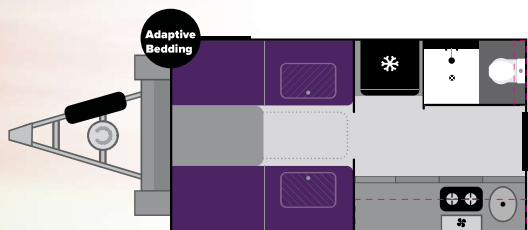

Neil Frost I was so impressed that the tiny Gladiator had so many more features when compared to much larger caravans in the same price range.

Adaptive bedding configuration: Single beds zip together for a double bed in all models